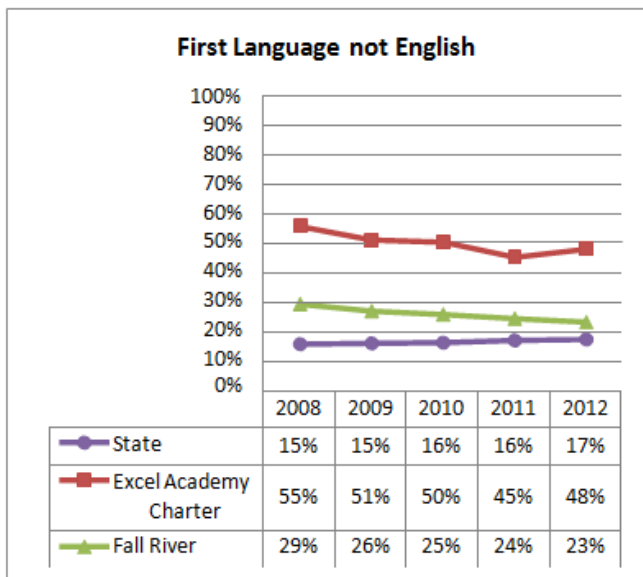

Proposed School Name:	Argosy Collegiate Charter School (proposed grades 5-12)		
Proposed Proven Provider:	Building Excellent Schools		
General School Information:	Excel Academy Charter School, Boston, MA		
Grades Served:	5-8	Current Max Enrollment:	300
Year Opened:	2003	Renewed:	2008

Selected Populations - School Years 2007-2012

Proposed School Name:	Argosy Collegiate Charter School (proposed grades 5-12)			
Proposed Proven Provider:	Building Excellent Schools			
General School Information:	Excel Academy Charter School, Boston, MA			
Grades Served:	5-8	Current Max Enrollment:	300	
Year Opened:	2003	Renewed:	2008	

Enrollment by Race/Ethnicity - School Years 2007-2012