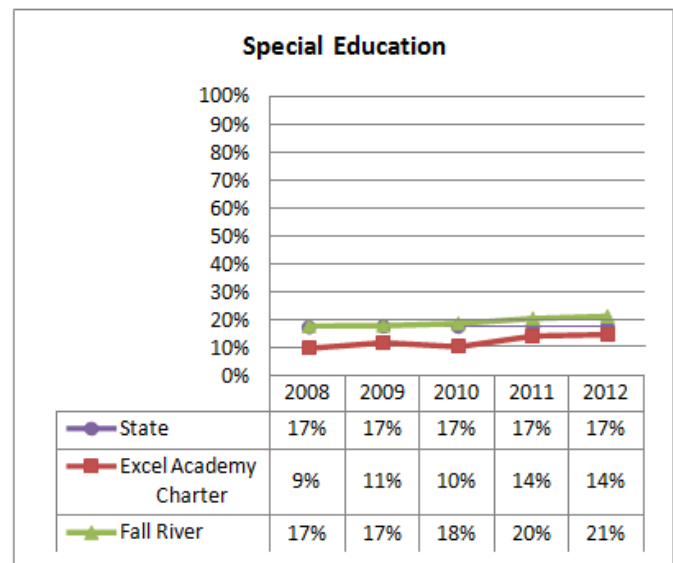

Proposed School Name:	Argosy Collegiate Charter School (proposed grades 5-12)		
Proposed Proven Provider:	Building Excellent Schools		
General School Information:	Excel Academy Charter School, Boston, MA		
Grades Served:	5-8	Current Max Enrollment:	300
Year Opened:	2003	Renewed:	2008

Selected Populations - School Years 2007-2012

Proposed School Name:	Argosy Collegiate Charter School (proposed grades 5-12)			
Proposed Proven Provider:	Building Excellent Schools			
General School Information:	Excel Academy Charter School, Boston, MA			
Grades Served:	5-8	Current Max Enrollment:	300	
Year Opened:	2003	Renewed:	2008	

Enrollment by Race/Ethnicity - School Years 2007-2012