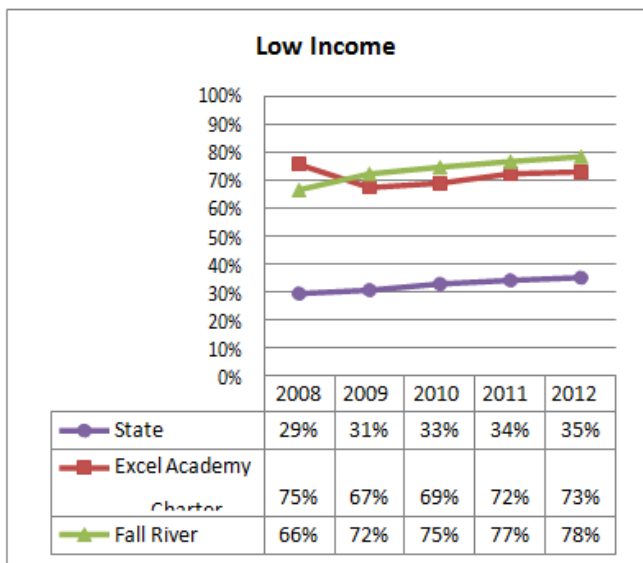

Proposed School Name:	Argosy Collegiate Charter School (proposed grades 5-12)		
Proposed Proven Provider:	Building Excellent Schools		
General School Information:	Excel Academy Charter School, Boston, MA		
Grades Served:	5-8	Current Max Enrollment:	300
Year Opened:	2003	Renewed:	2008

Selected Populations - School Years 2007-2012

Proposed School Name:	Argosy Collegiate Charter School (proposed grades 5-12)			
Proposed Proven Provider:	Building Excellent Schools			
General School Information:	Excel Academy Charter School, Boston, MA			
Grades Served:	5-8	Current Max Enrollment:	300	
Year Opened:	2003	Renewed:	2008	