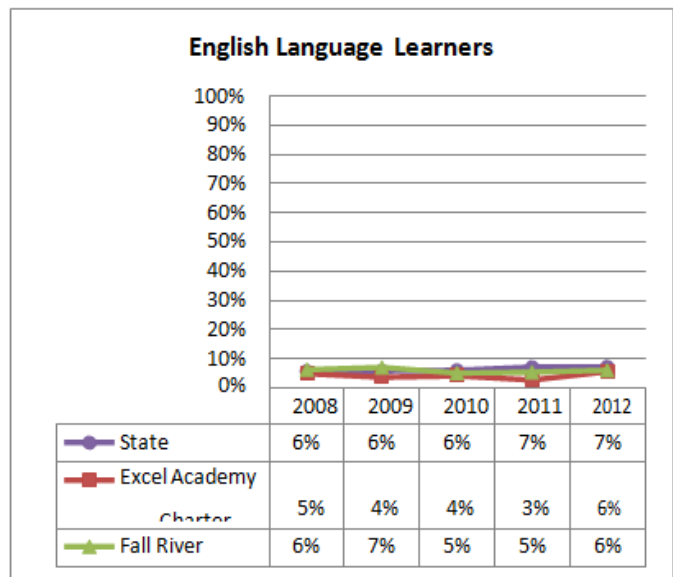

Proposed School Name:	Argosy Collegiate Charter School (proposed grades 5-12)		
Proposed Proven Provider:	Building Excellent Schools		
General School Information:	Excel Academy Charter School, Boston, MA		
Grades Served:	5-8	Current Max Enrollment:	300
Year Opened:	2003	Renewed:	2008

Selected Populations - School Years 2007-2012

Proposed School Name:	Argosy Collegiate Charter School (proposed grades 5-12)			
Proposed Proven Provider:	Building Excellent Schools			
General School Information:	Excel Academy Charter School, Boston, MA			
Grades Served:	5-8	Current Max Enrollment:	300	
Year Opened:	2003	Renewed:	2008	