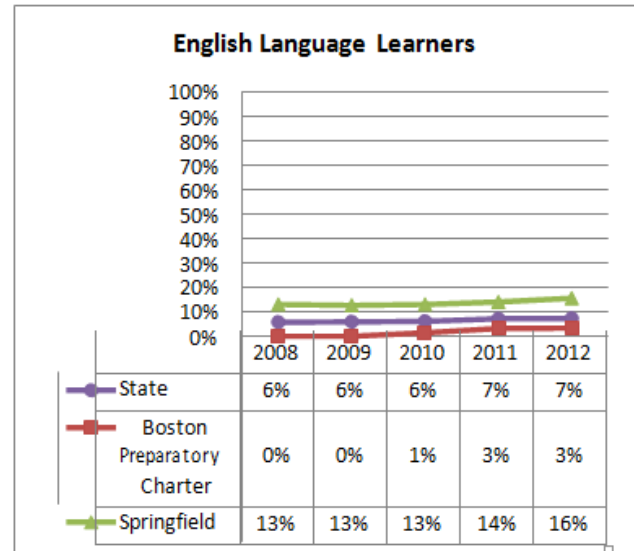

Proposed School Name:	Springfield Collegiate Charter School (proposed grades K-8)		
Proposed Proven Provider:	Building Excellent Schools		
General School Information:	Boston Preparatory Charter Public School, Boston, MA		
Grades Served:	6-12	Current Max Enrollment:	400
Year Opened:	1998	Renewed:	2003, 2008

Selected Populations - School Years 2007-2012

Proposed School Name:		Springfield Collegiate Charter School (proposed grades K-8)	
Proposed Proven Provider:		Building Excellent Schools	
General School Information:		Boston Preparatory Charter Public School, Boston, MA	
Grades Served:	6-12	Current Max Enrollment:	400
Year Opened:	1998	Renewed:	2003, 2008

Enrollment by Race/Ethnicity - School Years 2007-2012