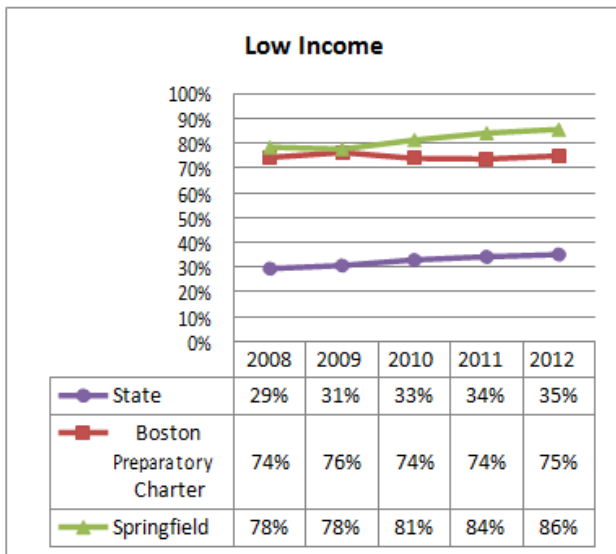

Proposed School Name:	Springfield Collegiate Charter School (proposed grades K-8)		
Proposed Proven Provider:	Building Excellent Schools		
General School Information:	Boston Preparatory Charter Public School, Boston, MA		
Grades Served:	6-12	Current Max Enrollment:	400
Year Opened:	1998	Renewed:	2003, 2008

Selected Populations - School Years 2007-2012

Proposed School Name:		Springfield Collegiate Charter School (proposed grades K-8)	
Proposed Proven Provider:		Building Excellent Schools	
General School Information:		Boston Preparatory Charter Public School, Boston, MA	
Grades Served:	6-12	Current Max Enrollment:	400
Year Opened:	1998	Renewed:	2003, 2008