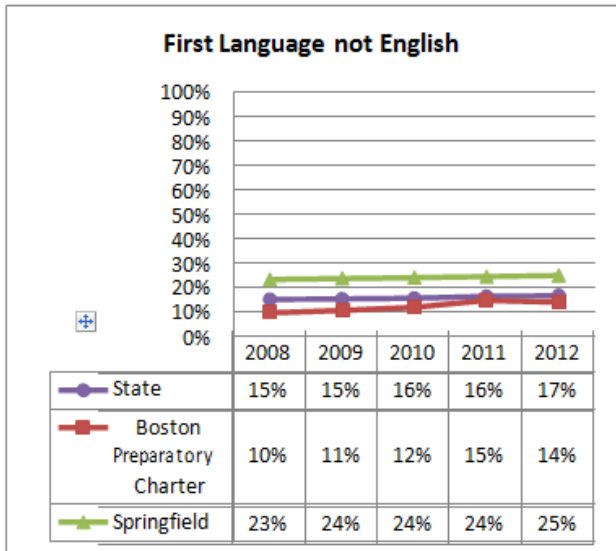

Proposed School Name:	Springfield Collegiate Charter School (proposed grades K-8)		
Proposed Proven Provider:	Building Excellent Schools		
General School Information:	Boston Preparatory Charter Public School, Boston, MA		
Grades Served:	6-12	Current Max Enrollment:	400
Year Opened:	1998	Renewed:	2003, 2008

Selected Populations - School Years 2007-2012