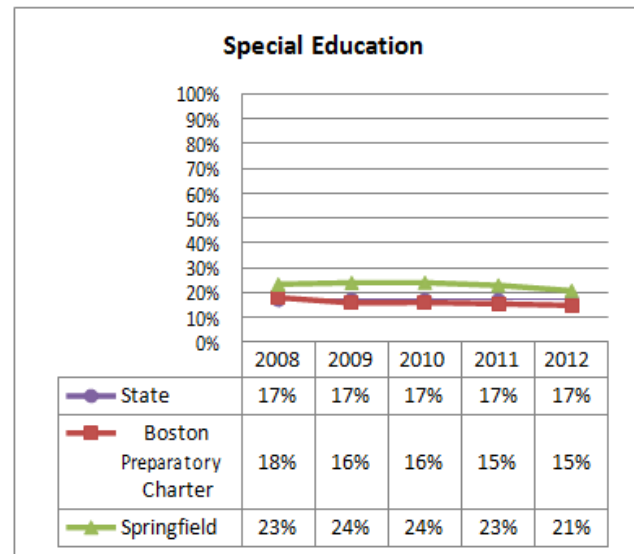

Proposed School Name:	Springfield Collegiate Charter School (proposed grades K-8)		
Proposed Proven Provider:	Building Excellent Schools		
General School Information:	Boston Preparatory Charter Public School, Boston, MA		
Grades Served:	6-12	Current Max Enrollment:	400
Year Opened:	1998	Renewed:	2003, 2008

Selected Populations - School Years 2007-2012

Proposed School Name:		Springfield Collegiate Charter School (proposed grades K-8)	
Proposed Proven Provider:		Building Excellent Schools	
General School Information:		Boston Preparatory Charter Public School, Boston, MA	
Grades Served:	6-12	Current Max Enrollment:	400
Year Opened:	1998	Renewed:	2003, 2008

Enrollment by Race/Ethnicity - School Years 2007-2012