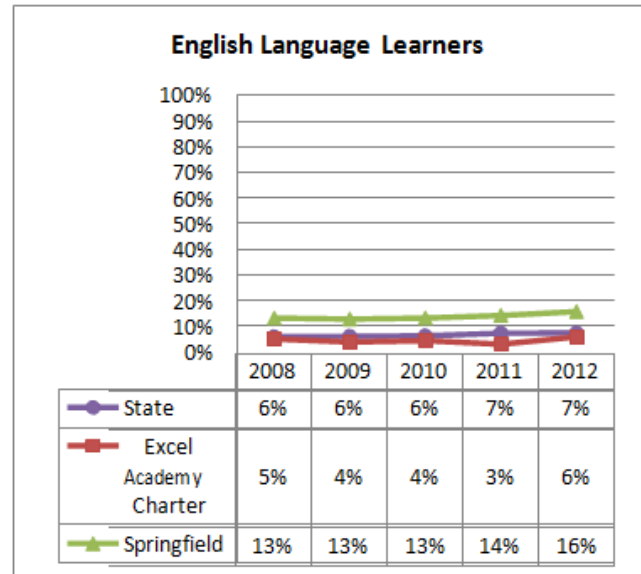

<b>Proposed School Name:</b>	Springfield Collegiate Charter School (proposed grade K-8)		
<b>Proposed Proven Provider:</b>	Building Excellent Schools		
<b>General School Information:</b>	Excel Academy Charter, Boston, MA		
<b>Grades Served:</b>	5-8	<b>Current Max Enrollment:</b>	300
<b>Year Opened:</b>	2003	<b>Renewed:</b>	2008

### Selected Populations - School Years 2007-2012

<b>Proposed School Name:</b>		Springfield Collegiate Charter School (proposed grade K-8)	
<b>Proposed Proven Provider:</b>		Building Excellent Schools	
<b>General School Information:</b>		Excel Academy Charter, Boston, MA	
<b>Grades Served:</b>	5-8	<b>Current Max Enrollment:</b>	300
<b>Year Opened:</b>	2003	<b>Renewed:</b>	2008

### Enrollment by Race/Ethnicity - School Years 2007-2012