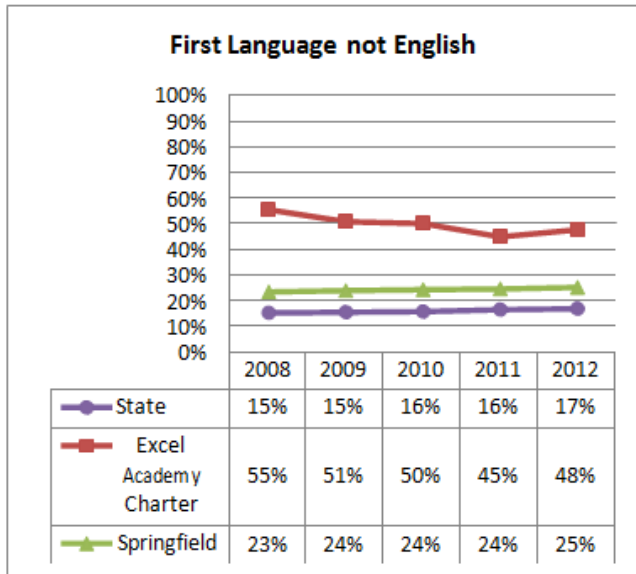

Proposed School Name:	Springfield Collegiate Charter School (proposed grade K-8)		
Proposed Proven Provider:	Building Excellent Schools		
General School Information:	Excel Academy Charter, Boston, MA		
Grades Served:	5-8	Current Max Enrollment:	300
Year Opened:	2003	Renewed:	2008

Selected Populations - School Years 2007-2012