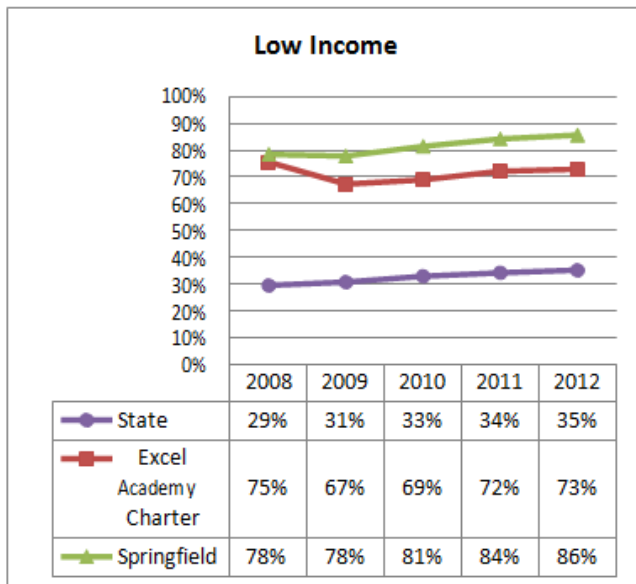

<b>Proposed School Name:</b>	Springfield Collegiate Charter School (proposed grade K-8)		
<b>Proposed Proven Provider:</b>	Building Excellent Schools		
<b>General School Information:</b>	Excel Academy Charter, Boston, MA		
<b>Grades Served:</b>	5-8	<b>Current Max Enrollment:</b>	300
<b>Year Opened:</b>	2003	<b>Renewed:</b>	2008

### Selected Populations - School Years 2007-2012

<b>Proposed School Name:</b>		Springfield Collegiate Charter School (proposed grade K-8)	
<b>Proposed Proven Provider:</b>		Building Excellent Schools	
<b>General School Information:</b>		Excel Academy Charter, Boston, MA	
<b>Grades Served:</b>	5-8	<b>Current Max Enrollment:</b>	300
<b>Year Opened:</b>	2003	<b>Renewed:</b>	2008

### Enrollment by Race/Ethnicity - School Years 2007-2012