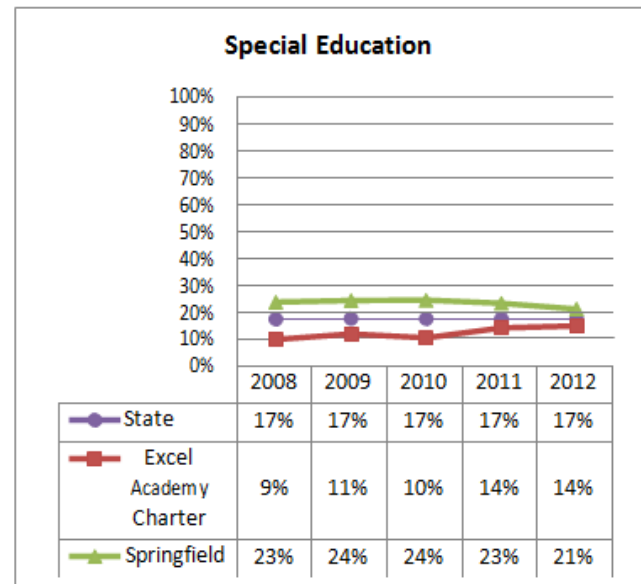

<b>Proposed School Name:</b>	Springfield Collegiate Charter School (proposed grade K-8)		
<b>Proposed Proven Provider:</b>	Building Excellent Schools		
<b>General School Information:</b>	Excel Academy Charter, Boston, MA		
<b>Grades Served:</b>	5-8	<b>Current Max Enrollment:</b>	300
<b>Year Opened:</b>	2003	<b>Renewed:</b>	2008

### Selected Populations - School Years 2007-2012

<b>Proposed School Name:</b>		Springfield Collegiate Charter School (proposed grade K-8)	
<b>Proposed Proven Provider:</b>		Building Excellent Schools	
<b>General School Information:</b>		Excel Academy Charter, Boston, MA	
<b>Grades Served:</b>	5-8	<b>Current Max Enrollment:</b>	300
<b>Year Opened:</b>	2003	<b>Renewed:</b>	2008

### Enrollment by Race/Ethnicity - School Years 2007-2012