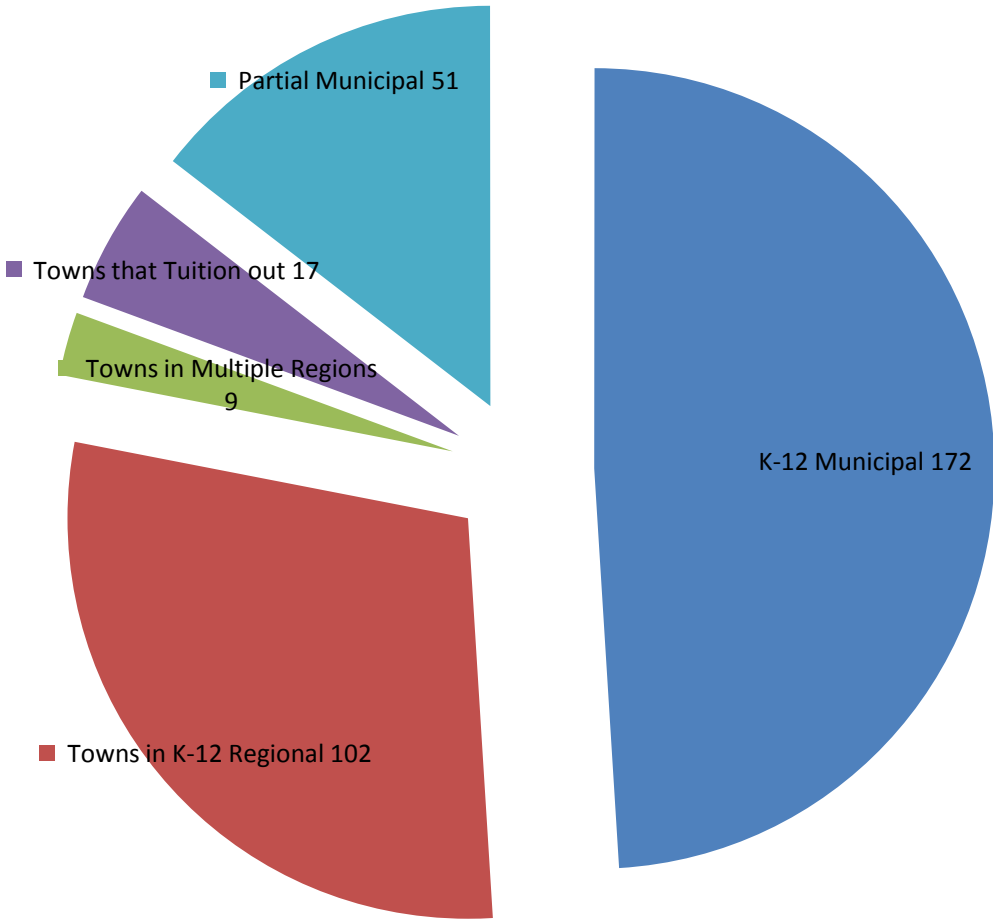

351 Cities and Towns in Massachusetts FY16

■ K-12 Municipal ■ Towns in K-12 Regional ■ Towns in Multiple Regions ■ Towns that Tuition out ■ Partial Municipal